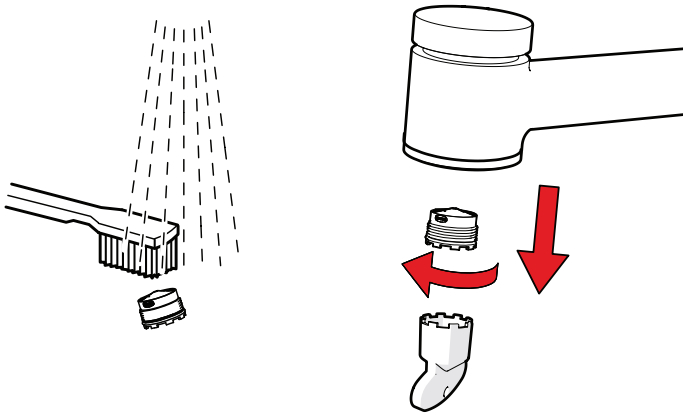

**NL** Reinigen van de kraan

**PT** Limpeza da torneira

**RO** Curățire

**SK** Čistenie vodovodnej batérie

Oras Group is a powerful European provider of sanitary fittings: the market leader in the Nordics and a leading company in Continental Europe. The company's mission is to make the use of water easy and sustainable and its vision is to become the European leader of advanced sanitary fittings. Oras Group has two strong brands, Oras and Hansa.