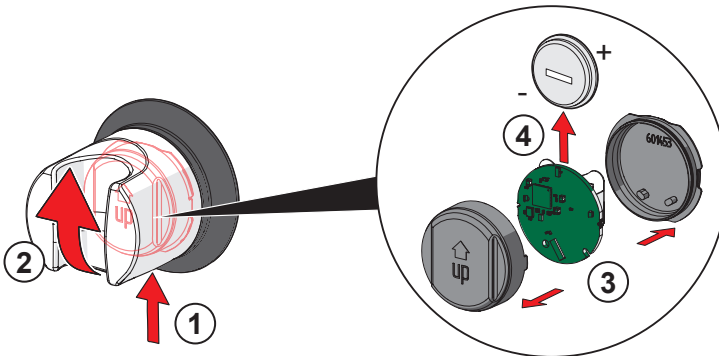

### Example 2: Operation mode → FS = factory settings

①

1

2

Lithium  
CR2450 3 V

④

① 0774 2201

②