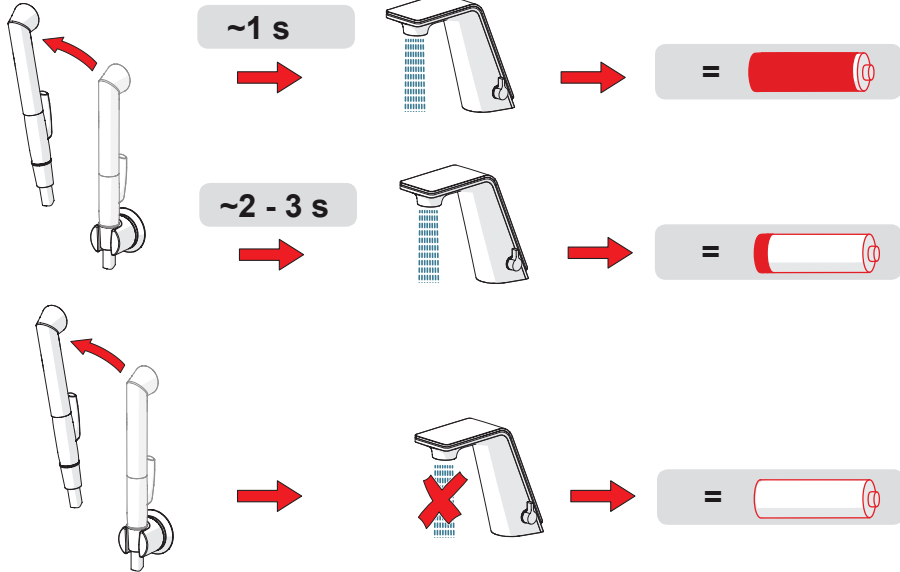

### Example 2: Operation mode → FS = factory settings

①

1

2

Lithium  
CR2450 3 V

④

① 0774 2201

②