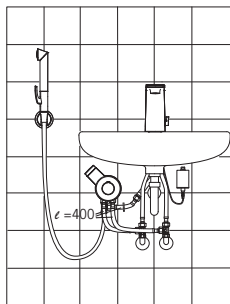

static.hansa.com/0774_2201

CE (EMC 2004/108/EY)