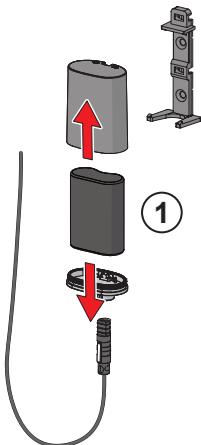

### Example 2: Operation mode → FS = factory settings

①

1

2

Lithium  
CR2450 3 V

④

① 0774 2201

②