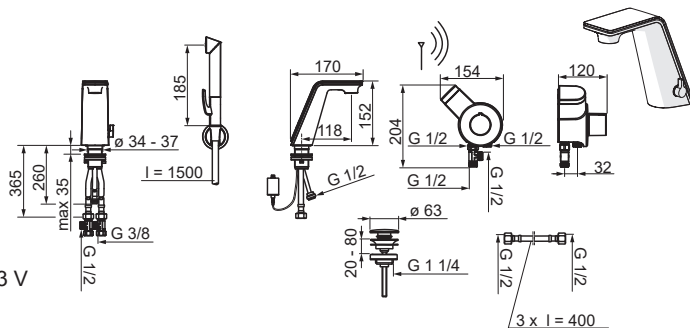

static.hansa.com/0774_2201

CE (EMC 2004/108/EY)