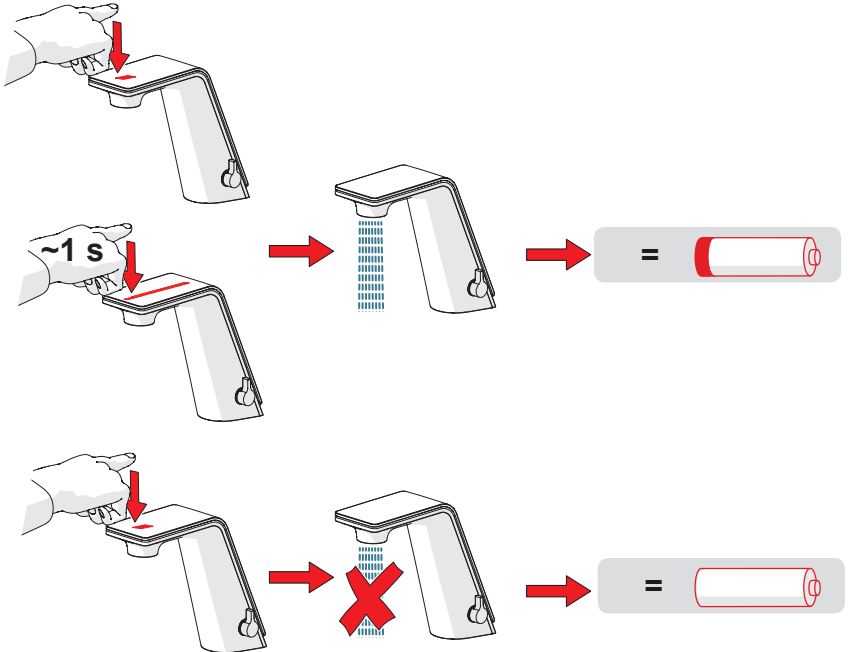

### Example 2: Operation mode → FS = factory settings

①

1

2

Lithium  
CR2450 3 V

④

① 0774 2201

②