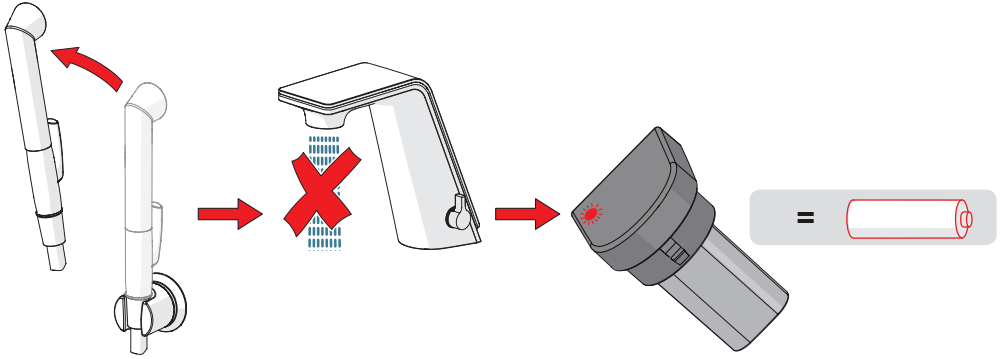

②

① 0774 2201

②