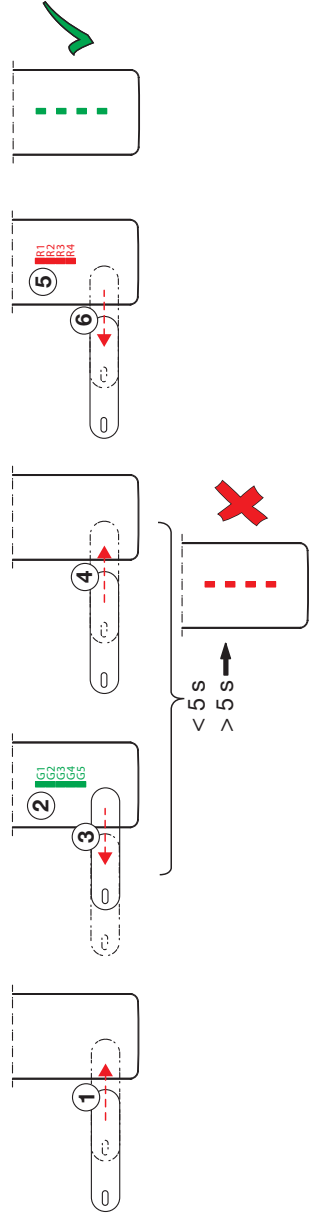

Example 2: Operation mode → FS = factory settings